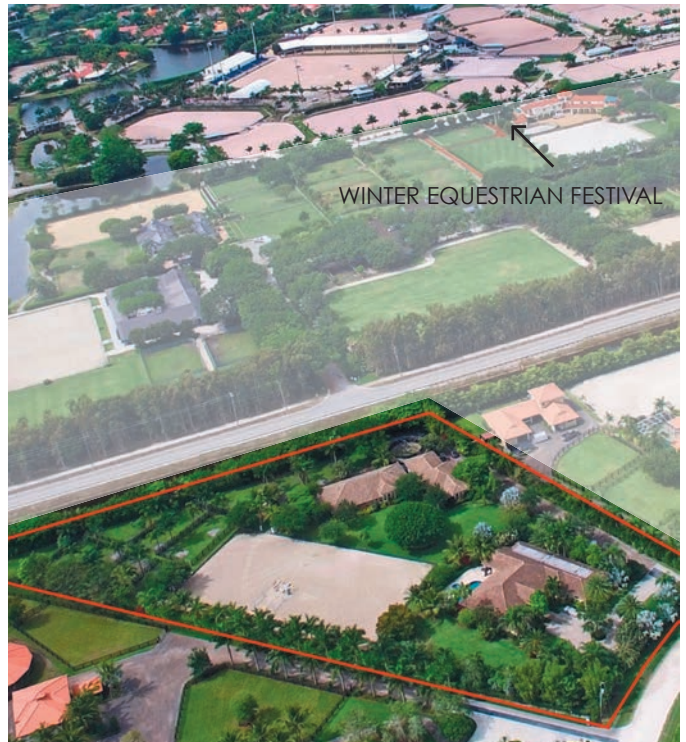

BEAUTIFUL COURTYARD BARN LOCATED IN PALM BEACH POINT EAST

4591 South Road
WELLINGTON, FLORIDA

maria mendelsohn
REALTOR®

STEPS AWAY FROM WINTER EQUESTRIAN FESTIVAL

2488 Appaloosa Trail
Wellington, Florida

MARIA MENDELSON, SPORTS & ENTERTAINMENT
10680 W. Forest Hill Boulevard, Wellington, FL 33414
C: 561.758.1605 | www.mariamendelsohn.com